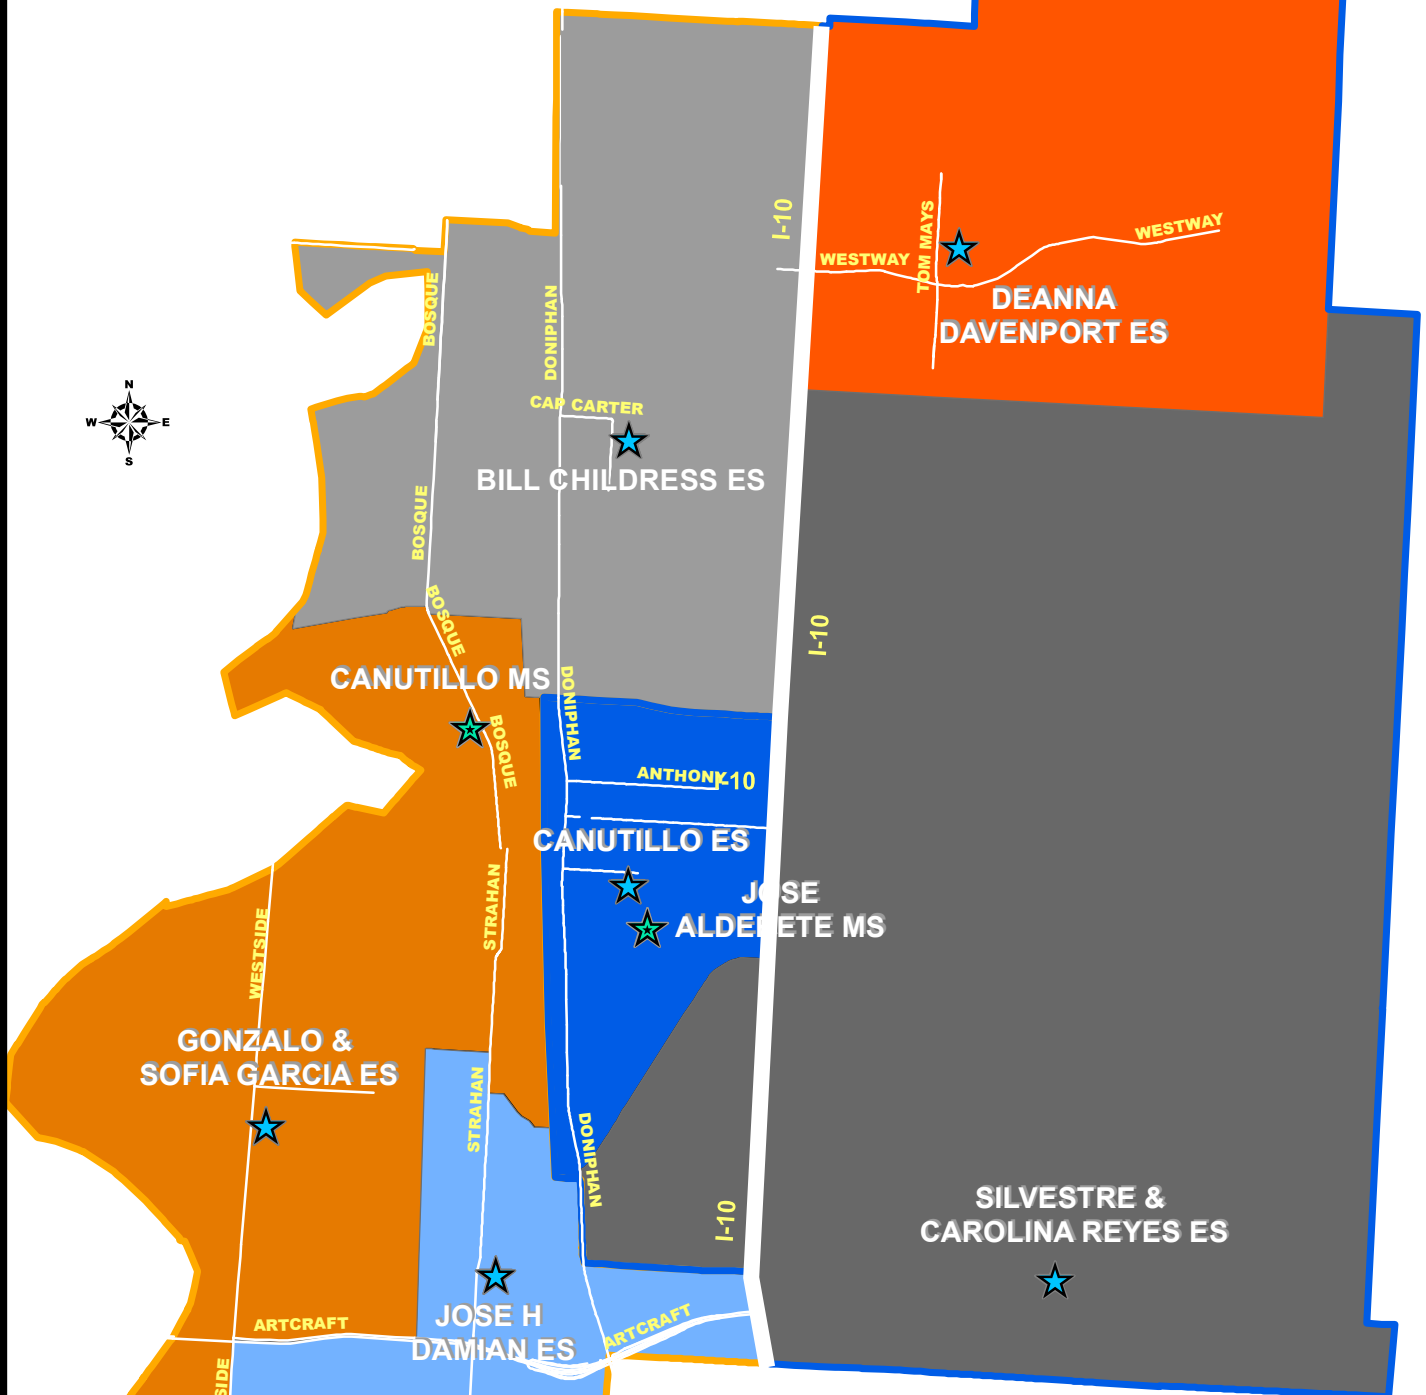

CISD 2015 Boundary Map

Middle School Attn'd Zones

- JOSE J ALDERETE
- CANUTILLO MS

Elementary Attn'd Zones

- BILL CHILDRESS ES
- CANUTILLO ES
- DEANNA DAVENPORT ES
- GONZALO N SOFIA GARCIA ES
- JOSE H DAMIAN ES
- SILVESTRE REYES ES