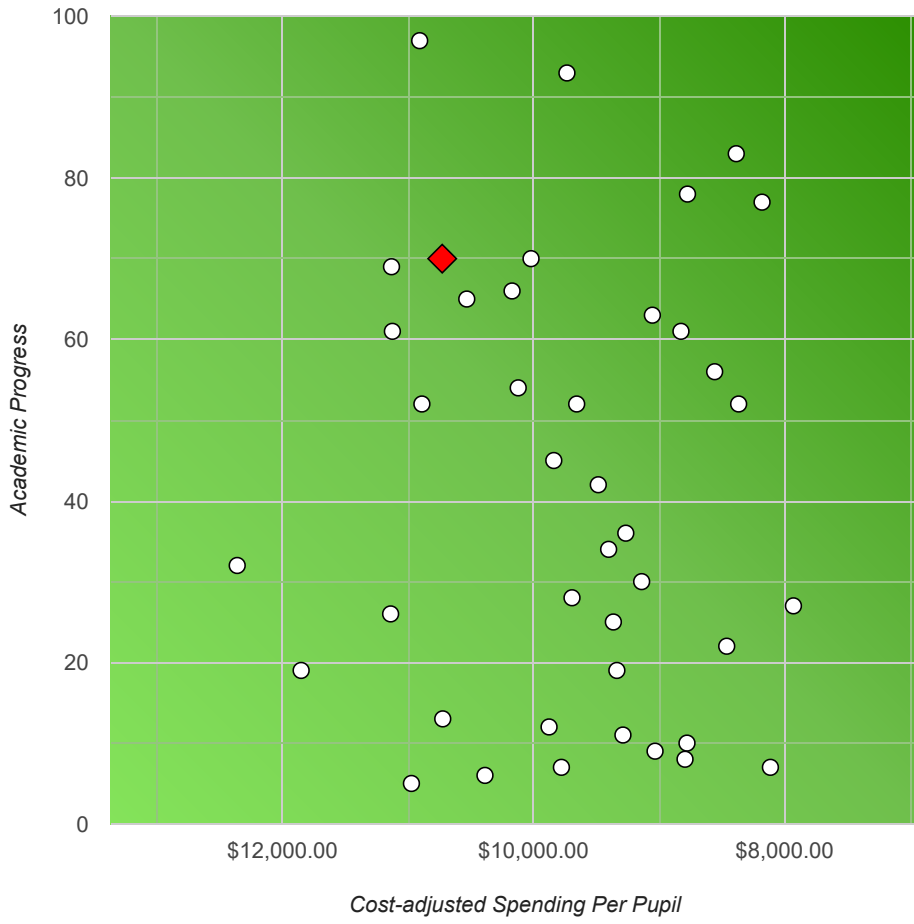

6,223 students
[view all campuses](#)
 EL PASO COUNTY, REGION 19
 TEA Rating: Met Alternate Standard

Smart Score

3
2020

High Academic Progress
 at or above 70% of all districts

High Spending compared to fiscal peers
 \$10,728.00 cost-adjusted spending per pupil

This report shows CANUTILLO ISD compared to its **Smart Fiscal Peers**. You may choose your own group of districts to compare by selecting several districts (default.aspx).

Cost-adjusted Spending Per Pupil vs. Academic Progress